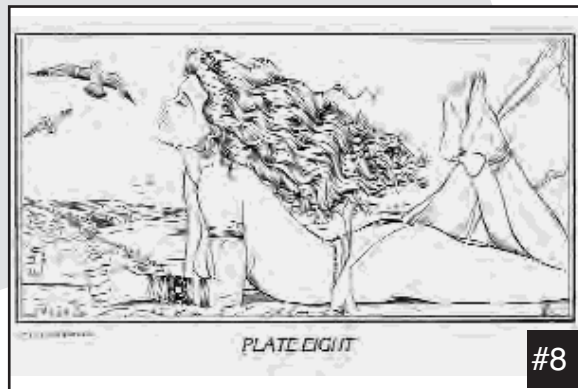

#7

PLATE EIGHT

#8

**BLOOD LAIR**

This striking print is a guaranteed collector's item! Printed on special museum quality 18X24 ABW, this full tonal lithograph will be sold out soon!

S/N of 100 (T) in gold by Woron . . . . . \$39.99