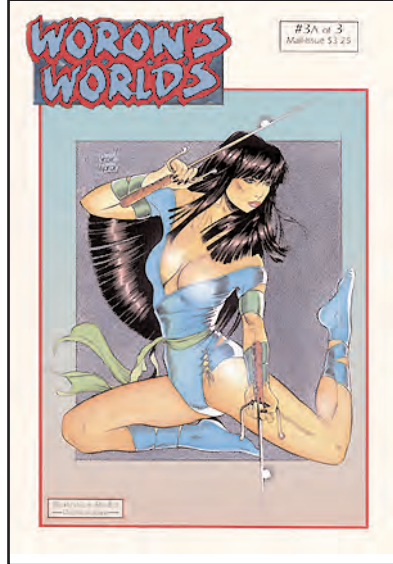

WORON'S WORLDS

#3 (of 3)

This comic continues to collect Steve Woron's best art works beginning in 1987. Aside from compiling this female fantasy artist's most acclaimed Betty Page, Barbarian, Fantasy and Romantic Fantasy pieces, it will feature the next installment of an updated Woron checklist.

Tame cover edition A . . . . . $ 3.25

Adult cover edition B . . . . . **SOLD OUT**

Signed edition (either cover A or B) . . . . . $ 10.99

See inside for details on sending for our *free* special floppy disk for digital art from **Vampires & Vixens cards!**