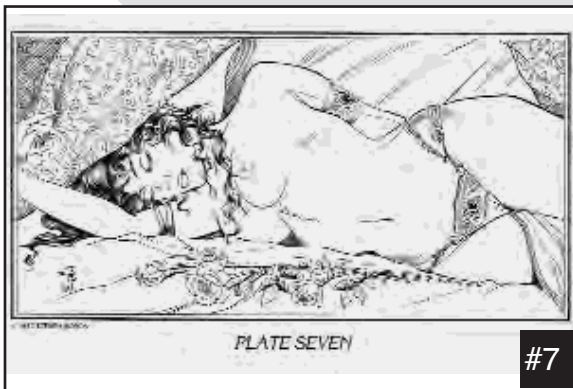

PLATE SEVEN

#7