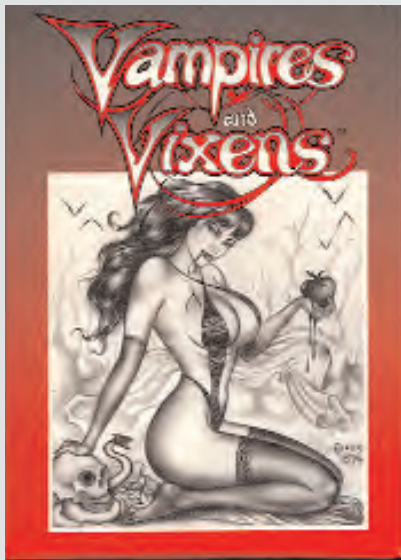

CARDS (Vampires & Vixens)