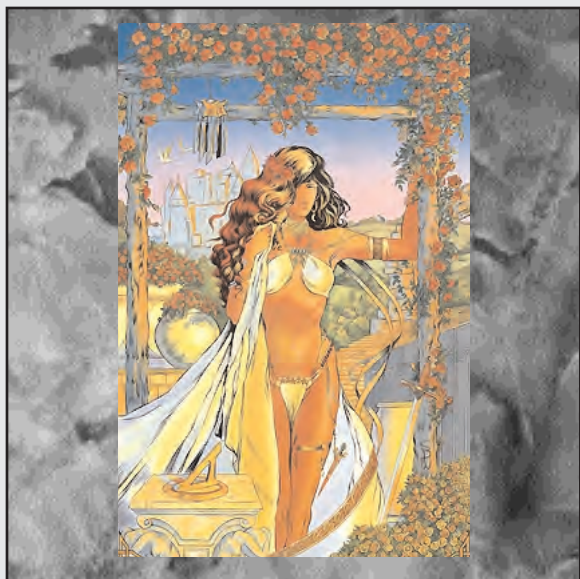

## EYECANDY : Exotica

Each year, photographer/artist Steve Woron brings the best bodies in the country to exotic locales. This offering of nearly 200 superb bodies is the eye-popping result.

Poolside, Beachside, Shoreline, Scuba diving and Sun-soaking are just some of the activities you'll be allowed a private viewing, clothing-optional!