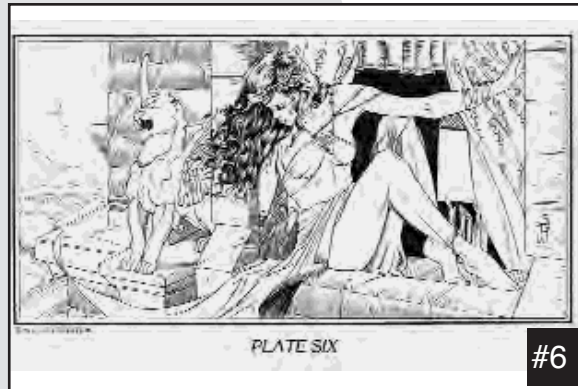

PLATE SIX

#6