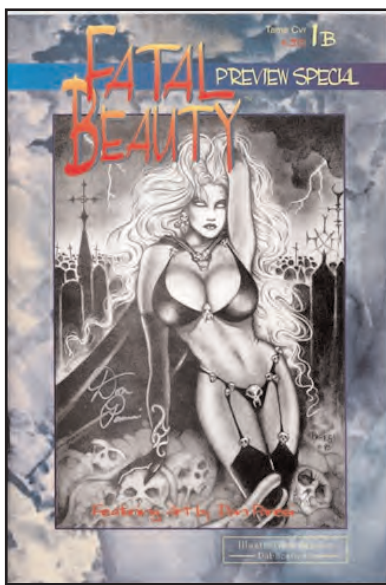

FATAL BEAUTY Preview Special

Fatal Beauty is the name of Don Paresi's most current project nearly 2 years in the making. This special 48 page special will be loaded with 100% new fantasy and dark fantasy artwork for the forthcoming premium trading card set by Paresi.

This art packed issue will preview the trading card images much more extensively than any handful of promo cards.

The book includes art not used in the ste, art in progress, as well as a 12 card promo card offer when redeeming coupons from each the tame and adult issue covers.

Adult Cover..... ~~$3.95~~ **SOLD OUT**
Tame Cover..... 3.95
Adult or Tame Cover Signed..... 9.99