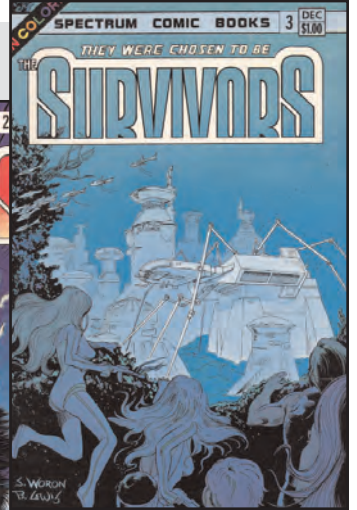

SURVIVORS COMICS

WORON & KESEL'S FIRST PUBLISHED WORK! 1982!

One of the very first independent comics!

ALL AGES!